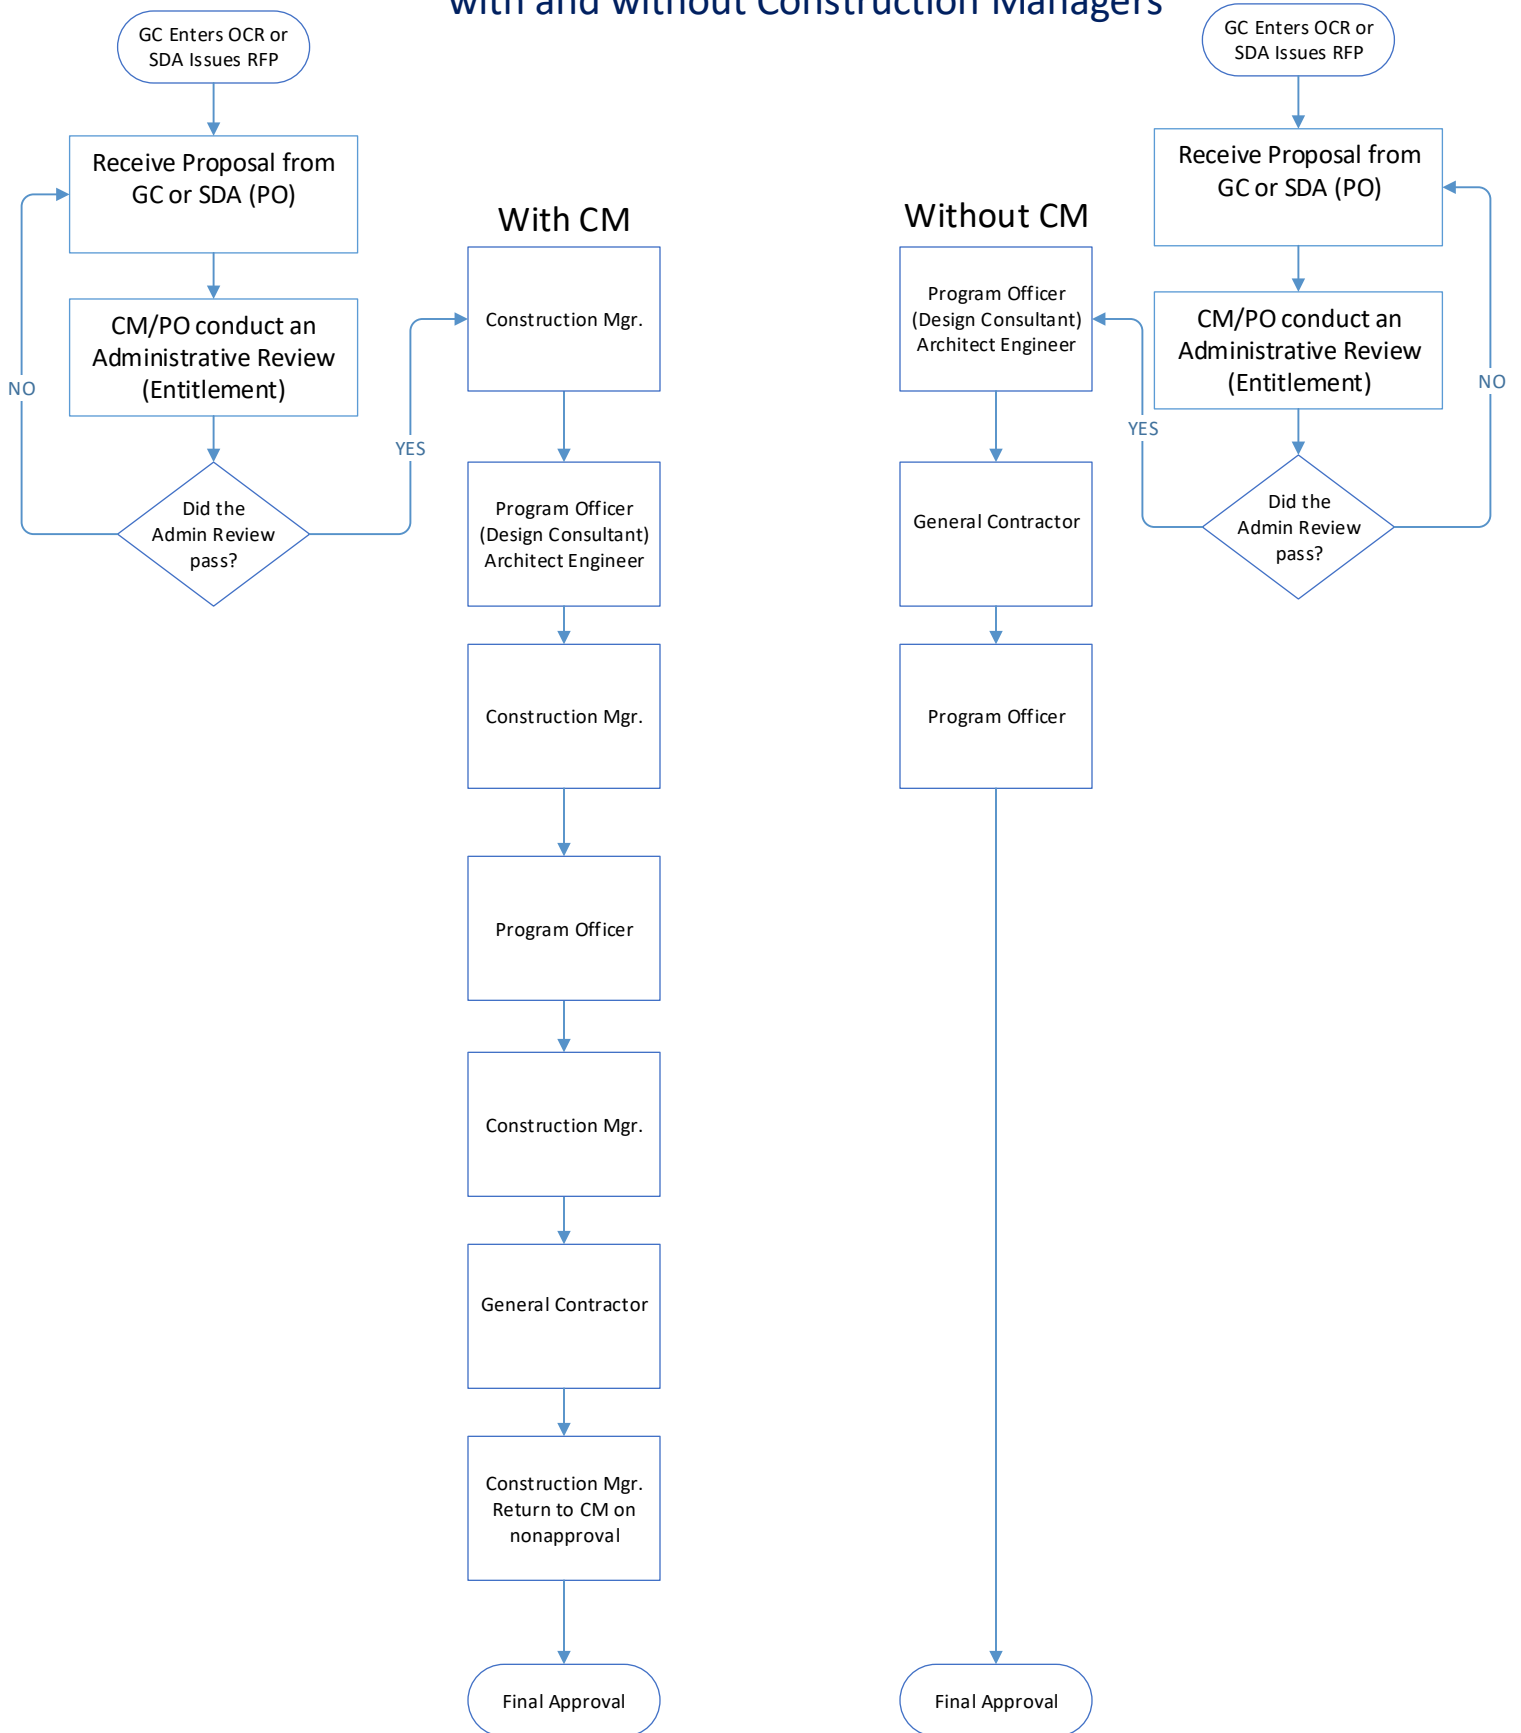

Project Form Flow: OCR for Emergent Projects with and without Construction Managers

Note: "Final Approval" denotes Final Approval of the Workflow ONLY